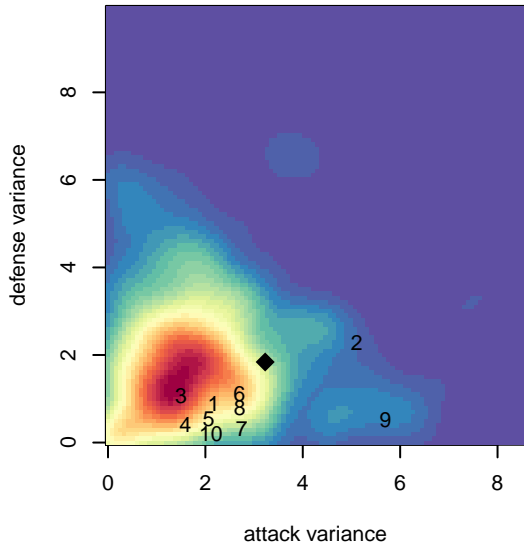

3 Rivers Black B02

3 Rivers SC
 Pasco, WA
 B02 total strength=1502
 attack=13.26 defense=9.8
 fall league = RCL B02 Div 2
 notes= Morton 2015

alt names used:
 3RSC B02 Black
 Three Rivers B02 Black
 3RSC B2002 BLACK
 3RSC B2002 BLACK

Venues played:
 2016 Clash At the Border Gold/Silver U15
 2016 Eastside FC Cup BU15
 2016 RCL B02 Div 2
 2016 WYS Presidents Cup B02 Division 1

**attack and defense variance (black dot)
relative to other teams
and top 10 in region**