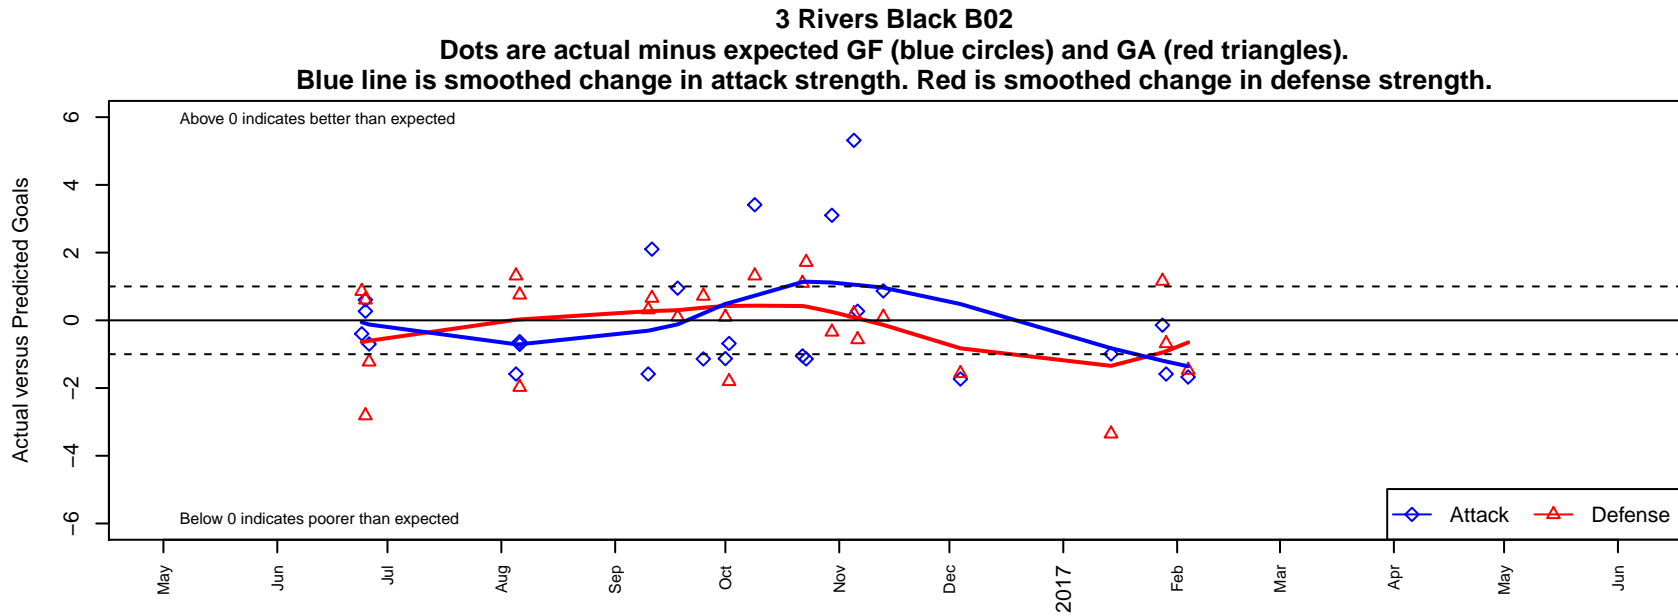

**attack and defense variance (black dot)
relative to other teams
and top 10 in region**

**attack and defense rating
relative to others at age
and all opponents in last 13 months**

3 Rivers Black B02

3 Rivers SC
Pasco, WA
B02 total strength=1502
attack=13.26 defense=9.8
fall league = RCL B02 Div 2
notes= Morton 2015

alt names used:
3RSC B02 Black
Three Rivers B02 Black
3RSC B2002 BLACK
3RSC B2002 BLACK

Venues played:
2016 Clash At the Border Gold/Silver U15
2016 Eastside FC Cup BU15
2016 RCL B02 Div 2
2016 WYS Presidents Cup B02 Division 1