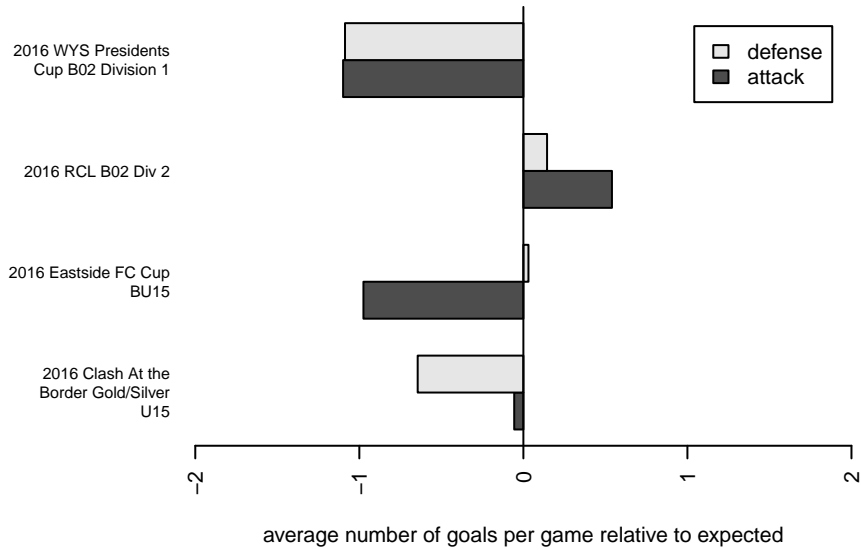

Performance relative to 13 month average