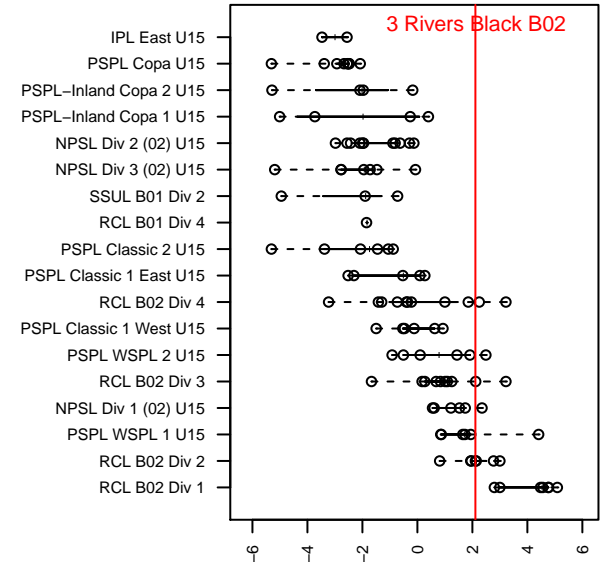

**attack and defense rating
relative to others at age
and all opponents in last 13 months**