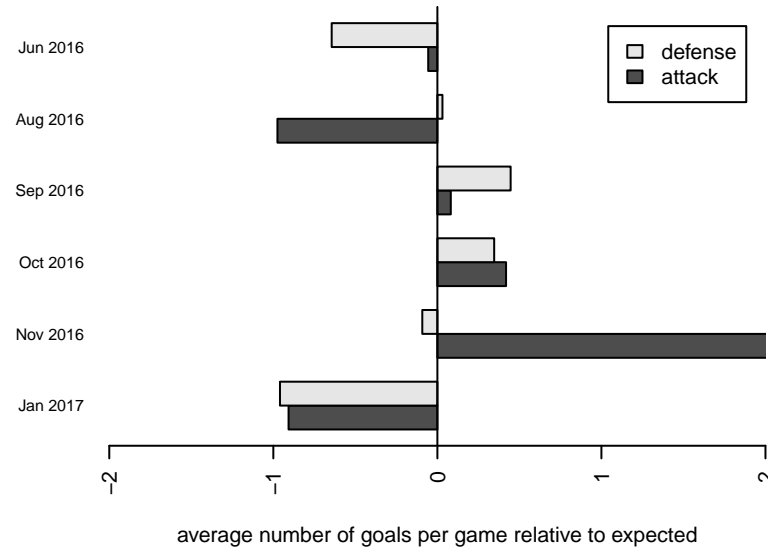

Performance relative to 13 month average